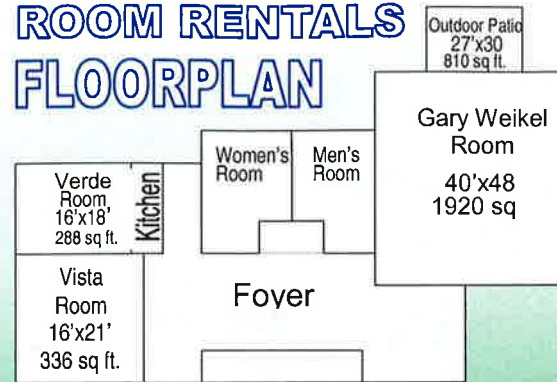

VERDE (KITCHEN) ROOM

- Full size Stove & Oven
- Refrigerator
- Microwave
- Dishwasher
- Double Sink w/ Disposal

ROOM RENTALS FLOORPLAN

DRIVING DIRECTIONS

From I-5: Take the 128th Street (exit 183) and drive east approximately four miles to Snohomish Cascade Drive (as you head east, 128th street becomes 132nd, and then Cathcart Way). Turn right at the light and follow Snohomish-Cascade Drive to Puget Park Drive (4-way stop). Take a left on Puget Park Drive and follow to park main entrance on left.